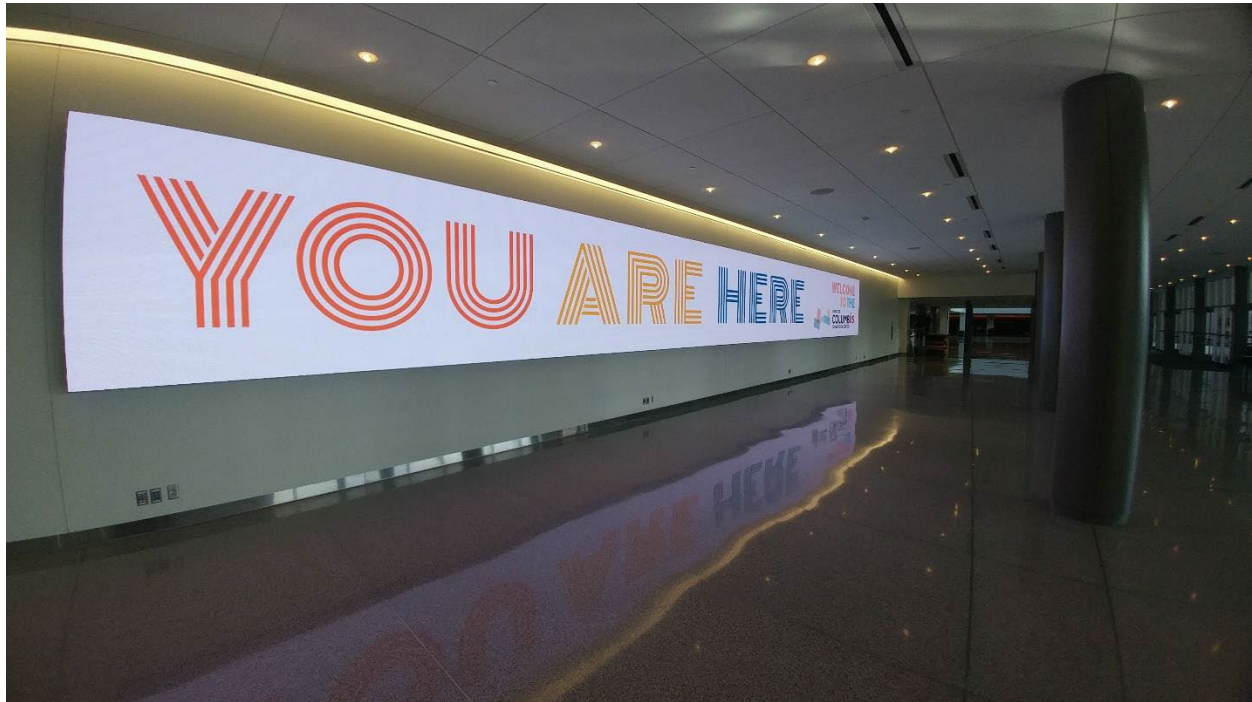

## LED Art Wall

**LOCATION:** Convention Center Central Entrance (Connector). The LED Art Wall is one seamless display that is 6 feet high and 60 feet long. Video or images displayed up to 15 seconds in duration with a rotation 2 minutes or less. Only 5 display opportunities are available.