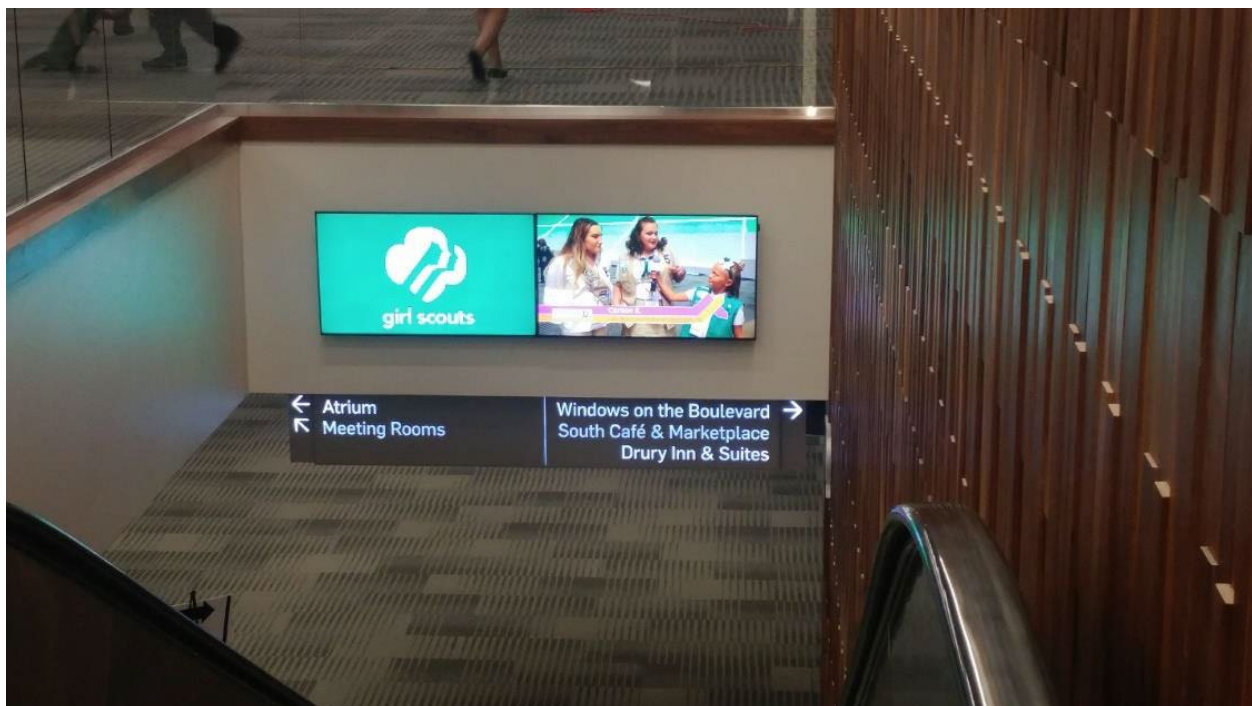

Escalator LED Signage

LOCATIONS AND QUANTITY: Escalators near North & South Entrances and Union Station Ballrooms with a total of 9 displays. Video or images displayed up to 15 seconds in duration with a rotation 2 minutes or less. Only 5 display opportunities are available.

CONTENT SPECIFICATIONS:

- South Café and Marketplace Escalators (2 displays) = 3840 x 1080 px
- Goodale Concourse Escalators (3 displays) = 5760 x 1080 px
- Main Concourse Escalators (4 displays) = 7680 x 1080 px
- Content is combined across all displays
- All monitors are landscape orientation
- Supported image types: .jpg, .png
- Images must be a minimum of 72 ppi (pixels per inch)
- Supported video types: .mp4
- Audio is not supported

SOUTH CAFÉ AND MARKETPLACE ESCALATOR SIGNAGE

GOODALE CONCOURSE ESCALATOR

MAIN CONCOURSE ESCALATOR SIGNAGE

Price: \$1350